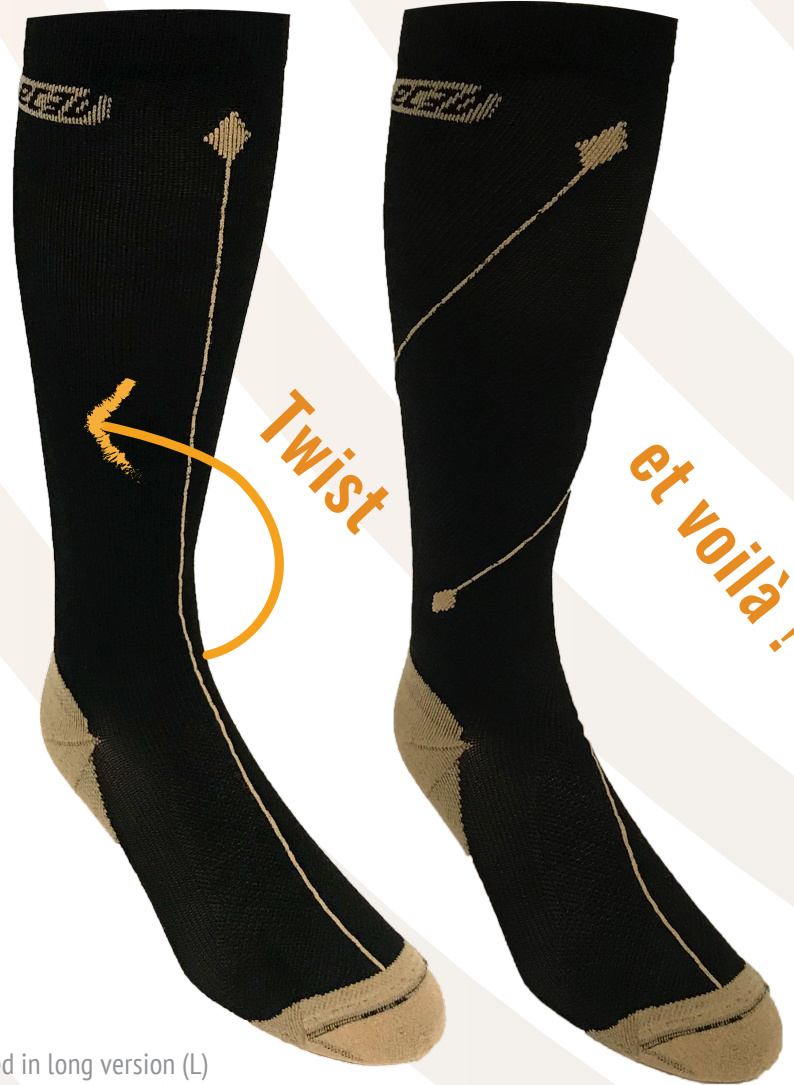

## TWIST N' GO

EC850C

Content

25% Cutec (Copper)

60% Nylon

15% Elastane

Provides therapeutic pressure to help improve venous return

Prevention of varicose veins

Reduces inflammation

Relieves symptoms of heavy and tired leg

Copper-infused fibers enhance appearance, texture, tone and well-being of the skin

Ideal during pregnancy

Offered in long version (L) and in short version (S)